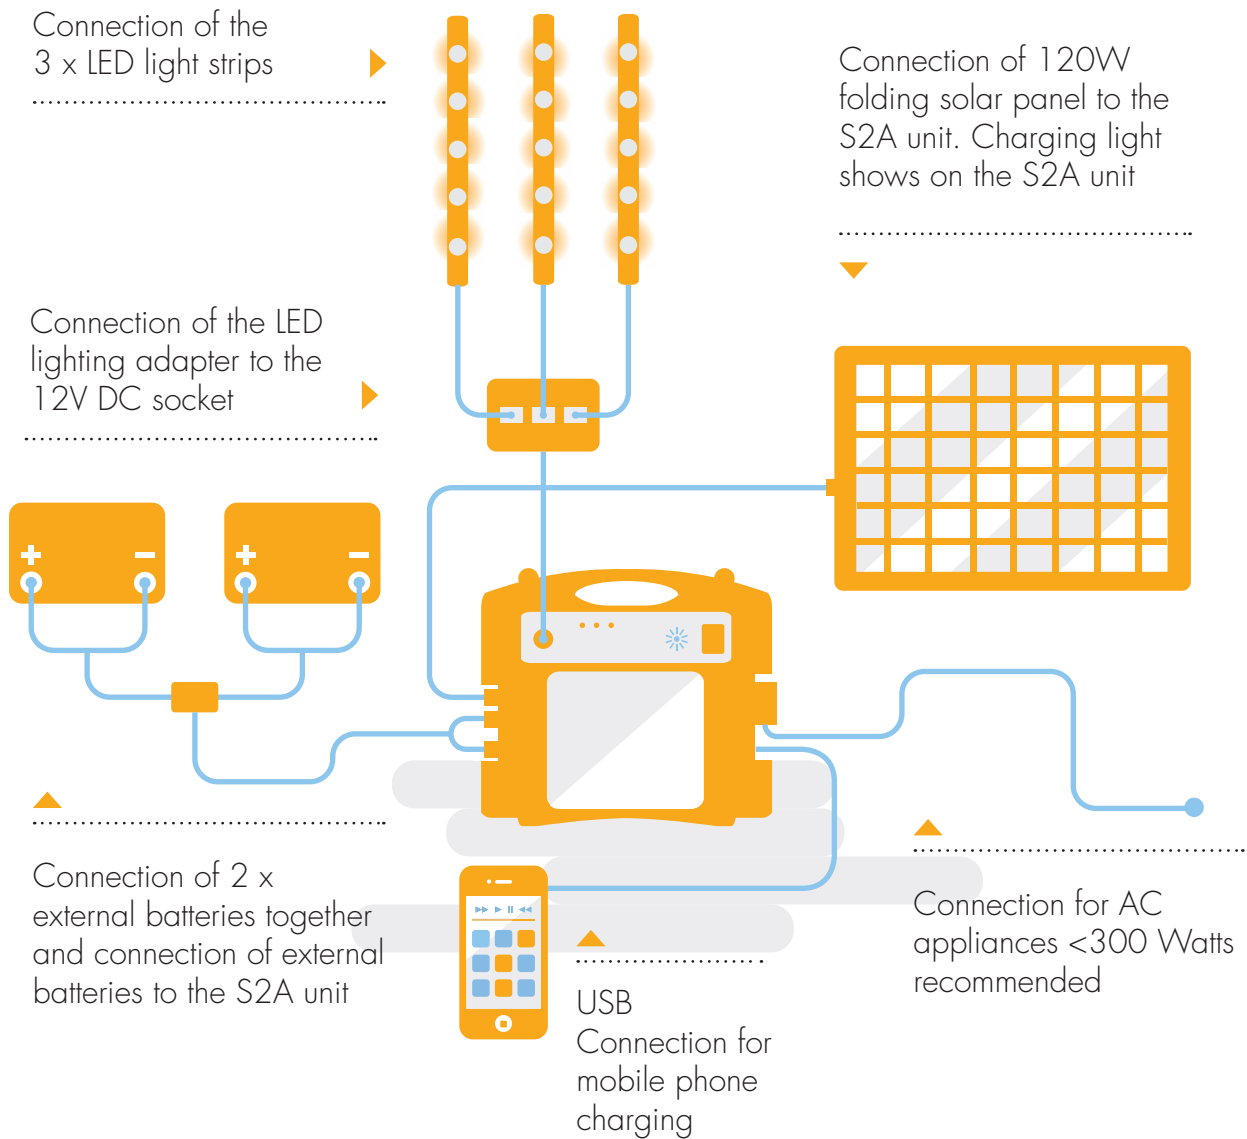

What Can I Run On My Solar2Africa400™?

	+		+	
.....	
22" LCD TV		One Fan		Three Lights
2 Hours a Day		6 Hours a Day		6 Hours a Day

ALEUTIA T1-R LOW POWER PC

The Aleutia T1-R is an ultra-low power and ultra-reliable PC designed and manufactured in UK for remote, hot and dusty environments. With solid state drive, no fan and only 12 watts power consumption the T1-R partnered with the Solar2Africa400 package is a powerful and portable computer station that goes anywhere.

Extremely low
power consumption
12 Watts

Easily powered from
Solar2Africa400
with 12V input

Designed to operate
in high ambient
temperatures of more
than 45°C

Dual Core Intel Atom
Processor makes it
suitable for even the most
demanding applications

Fanless, Sealed and
dustproof design

Desktop computer that
fits in the hands

SOLAR2AFRICA400™ CONNECTIONS

SOLAR2AFRICA400™ ACCESSORIES

The Solar2Africa400™ package is well specified and comes with everything to get you started. Need more lights, more power, or low power PC solution to connect to your Solar2Africa400™? We have a range of selected accessories available from your local distributor.